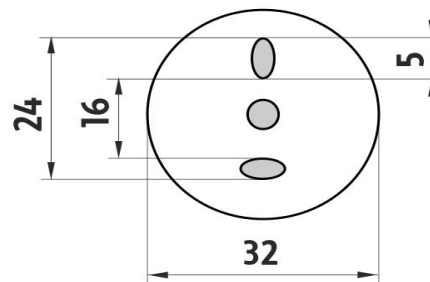

### Spare toilet paper holder

Spare toilet paper holder without cover. Made of brass with antique copper surface finish.

*Náhradní díly / Spare parts*

montáž / installation :

montážní konzole / installation bracket :