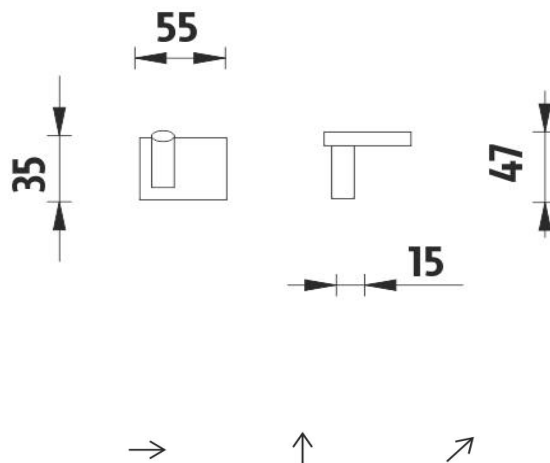

montáž / installation :

montážní konzole / installation bracket :