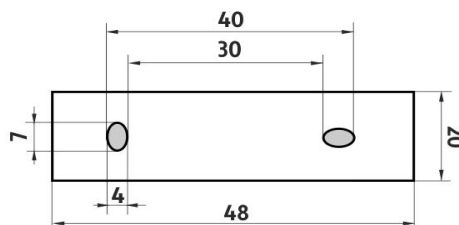

materiál - úprava (barva) / material - surface finish (colour) :
pochromovaná mosaz-chrom
chrome plated brass-chrome

→ 80
↑ 50
↗ 90

EAN : **8595187108882**

ROMVEL spol. s r. o.
Dr. Milady Horákové 561/86a
Liberec 7, 460 07
Česká Republika / Czech Republic

T: (+420) 485 105 671
T: (+420) 485 107 441
F: (+420) 485 105 674
E: nimco@nimco.cz

www.nimco.cz