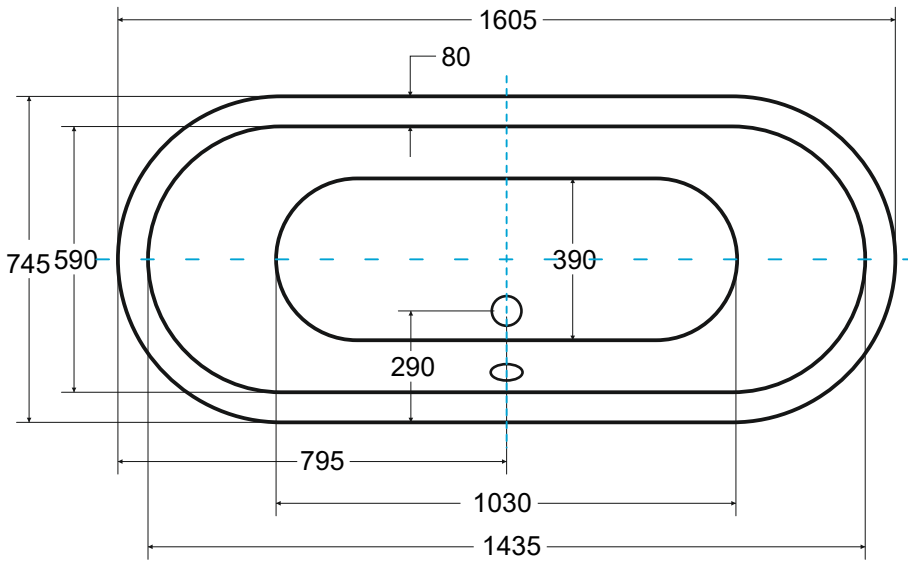

# VICTORIA 160 x 75 cm

# VICTORIA 185 x 83 cm