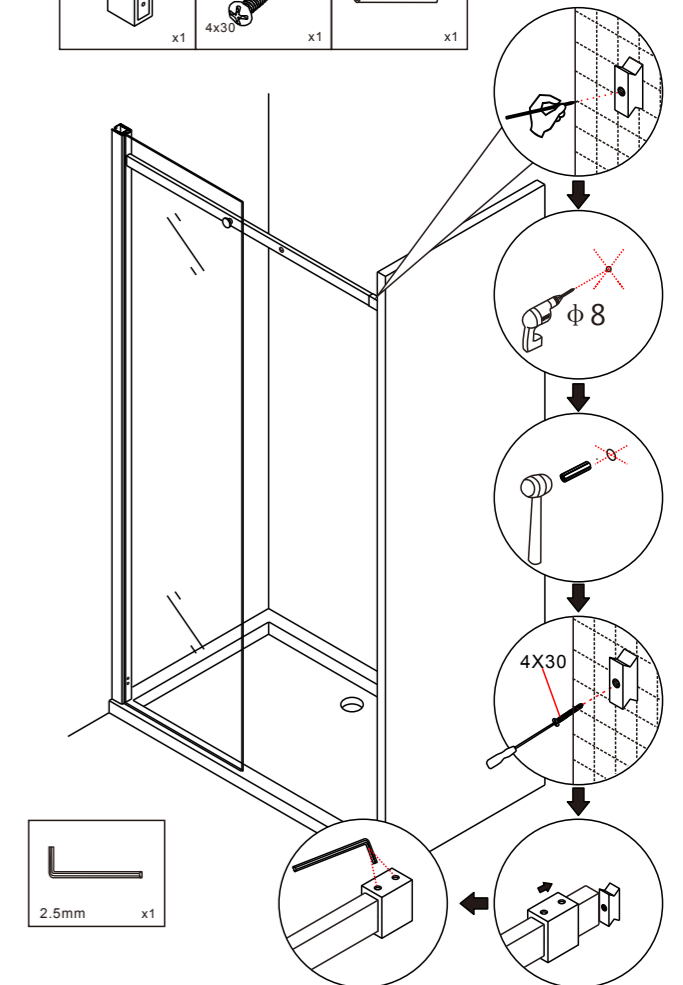

INSTALLATION MANUAL

Accessory list

 x1	 x1	 x1	 x1	 x1
 x1	 x1	 x1	 x2	 x1
 x2	 x1	 x1	 x4	 x8
 x1	 x1	 x2	 x2	 x1
 4x30 x6	 4x16 x3	 4x30 x6	 x11	 2.5mm x1
 3mm x1	 x1			

Tool picture

SIZE	A(mm)
1000	990-1005
1100	1090-1105
1200	1190-1205
1300	1290-1305

9 10
11 12

13 14
15 16