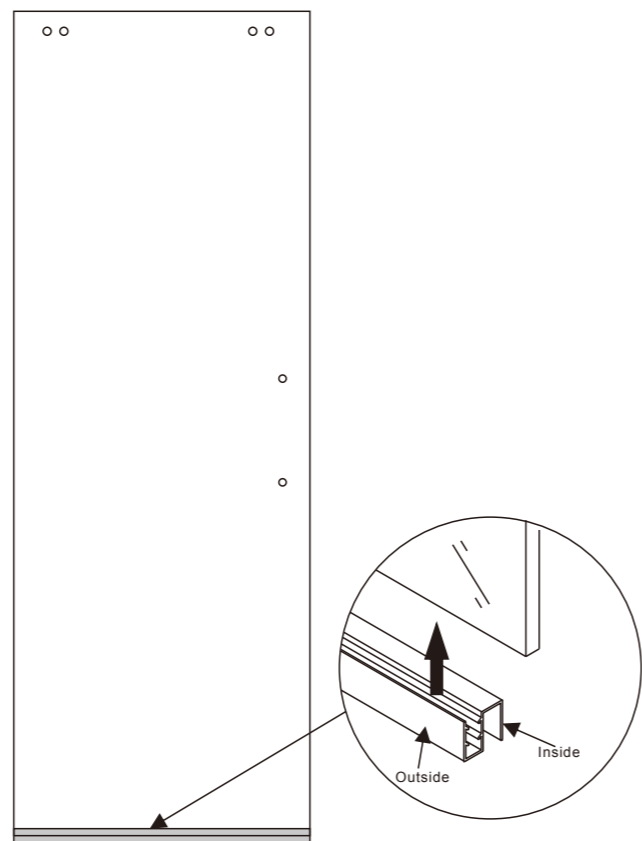

INSTALLATION MANUAL

Accessory list

 x1	 x1	 x1	 x1	 x1
 x1	 x1	 x1	 x2	 x1
 x2	 x1	 x1	 x4	 x8
 x1	 x1	 x2	 x2	 x1
 4x30 x6	 4x16 x3	 4x30 x6	 x11	 2.5mm x1
 3mm x1	 x1			

Tool picture

SIZE	A(mm)
1000	990-1005
1100	1090-1105
1200	1190-1205
1300	1290-1305