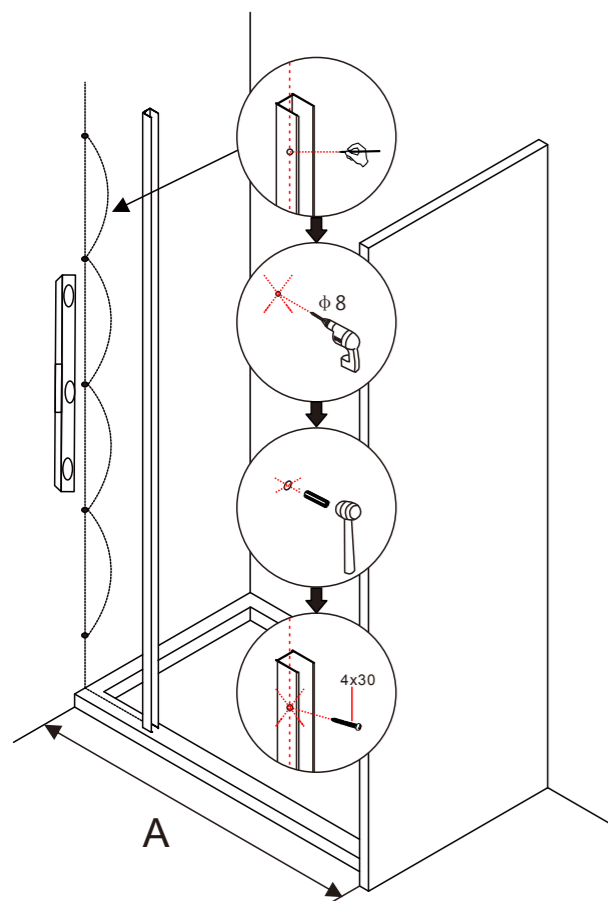

INSTALLATION MANUAL

Accessory list

 x1	 x1	 x1	 x1	 x1
 x1	 x1	 x1	 x2	 x1
 x2	 x1	 x1	 x4	 x8
 x1	 x1	 x2	 x2	 x1
 4x30 x6	 4x16 x3	 4x30 x6	 x11	 2.5mm x1
 3mm x1	 x1			

Tool picture

SIZE	A(mm)
1000	990-1005
1100	1090-1105
1200	1190-1205
1300	1290-1305