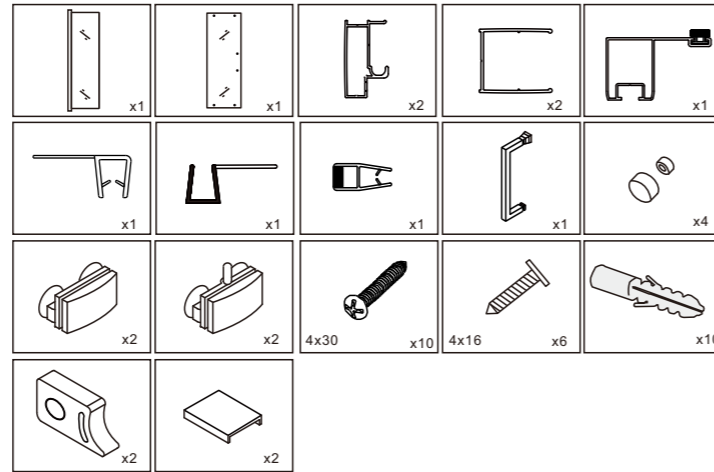

INSTALLATION MANUAL

Accessory list

Tool picture

SIZE	A(mm)
1000x1950	991-1021
1100x1950	1091-1121
1200x1950	1191-1221
1300x1950	1291-1321
1400x1950	1391-1421

9 10
11 12

13