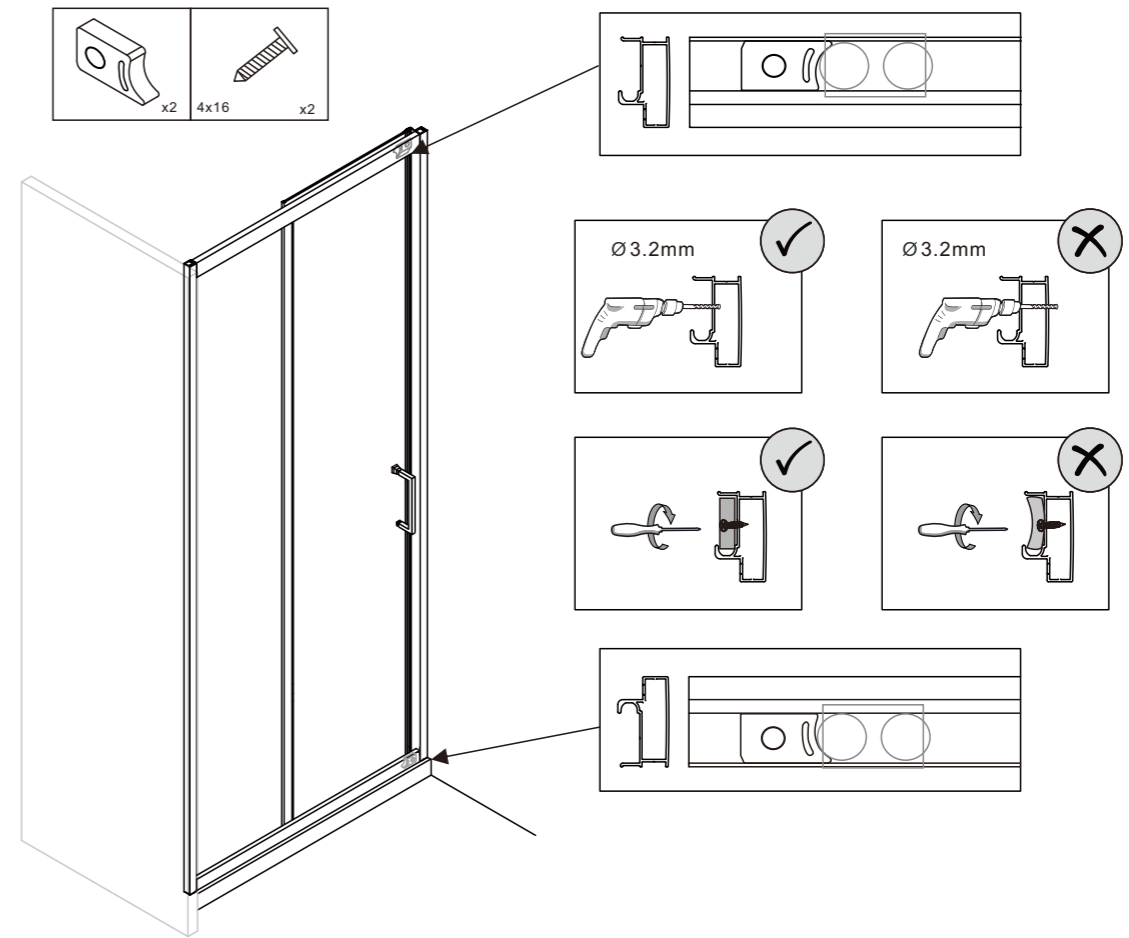

INSTALLATION MANUAL

Accessory list

Tool picture

SIZE	A(mm)
1000x1950	991-1021
1100x1950	1091-1121
1200x1950	1191-1221
1300x1950	1291-1321
1400x1950	1391-1421

9 10
11 12

13