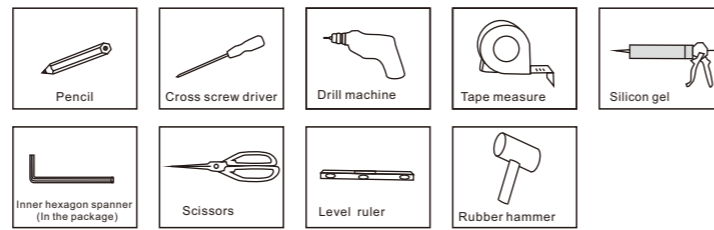

INSTALLATION MANUAL

Accessory list

Tool picture

SIZE	A(mm)
1000x1950	991-1021
1100x1950	1091-1121
1200x1950	1191-1221
1300x1950	1291-1321
1400x1950	1391-1421

9 10
11 12

13