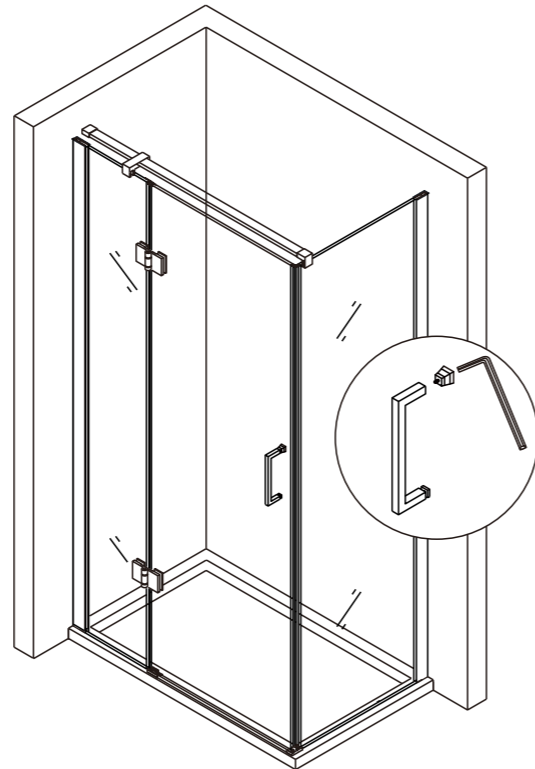

INSTALLATION MANUAL

Accessory list

X1	X1	X1	X2	X1
X1	X1	X2	X1	X1
X1	X1	X2	X1	X1
X1	X1	X1	X8	X1
4x16 X2	X11	X1	X1	X4

Tool picture

Pencil	Cross screw driver	Drill machine	Tape measure	Silicon gel
Inner hexagon spanner (In the package)	Scissors	Level ruler	Rubber hammer	

SIZE	A(mm)	C(mm)
800	790-805	797-812
900	890-905	897-912
1000	990-1005	997-1012

SIZE	B(mm)	D(mm)
900	890-905	896-911
1000	990-1005	996-1011
1100	1090-1105	1096-1111
1200	1190-1205	1196-1211

9 10
11 12

13 14
15 16