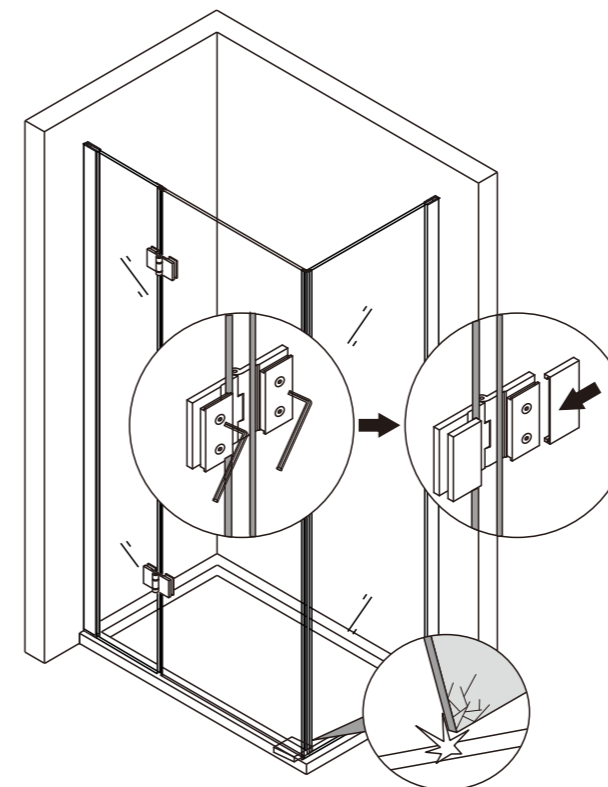

INSTALLATION MANUAL

Accessory list

X1	X1	X1	X2	X1
X1	X1	X2	X1	X1
X1	X1	X2	X1	X1
X1	X1	X1	X8	X1
4x16 X2	X11	X1	X1	X4

Tool picture

Pencil	Cross screw driver	Drill machine	Tape measure	Silicon gel
Inner hexagon spanner (In the package)	Scissors	Level ruler	Rubber hammer	

SIZE	A(mm)	C(mm)
800	790-805	797-812
900	890-905	897-912
1000	990-1005	997-1012

SIZE	B(mm)	D(mm)
900	890-905	896-911
1000	990-1005	996-1011
1100	1090-1105	1096-1111
1200	1190-1205	1196-1211

9 10
11 12

13 14
15 16