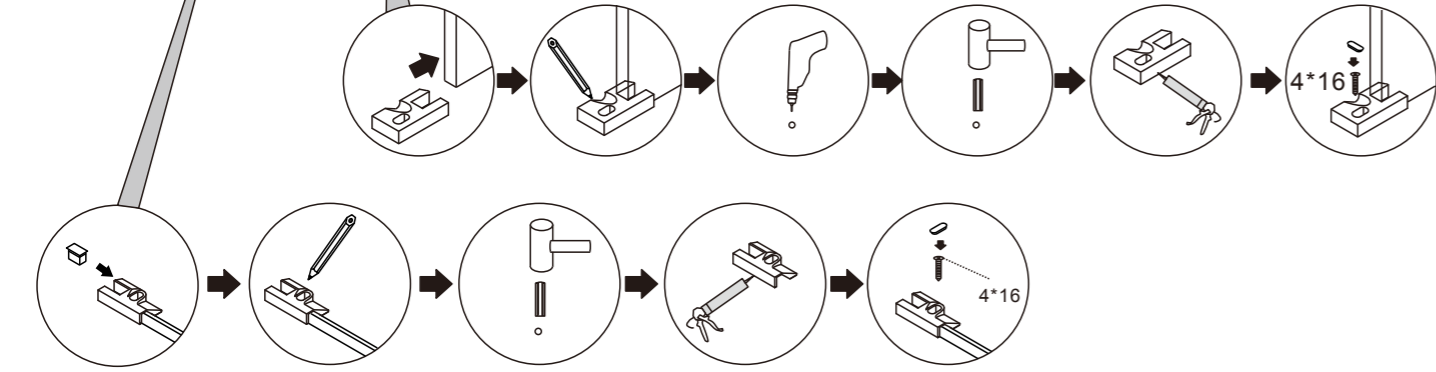

INSTALLATION MANUAL

Accessory list

X1	X1	X1	X2	X1
X1	X1	X2	X1	X1
X1	X1	X2	X1	X1
X1	X1	X1	X8	X1
4x16 X2	X11	X1	X1	X4

Tool picture

Pencil	Cross screw driver	Drill machine	Tape measure	Silicon gel
Inner hexagon spanner (In the package)	Scissors	Level ruler	Rubber hammer	

SIZE	A(mm)	C(mm)
800	790-805	797-812
900	890-905	897-912
1000	990-1005	997-1012

SIZE	B(mm)	D(mm)
900	890-905	896-911
1000	990-1005	996-1011
1100	1090-1105	1096-1111
1200	1190-1205	1196-1211

9 10
11 12

13 14
15 16