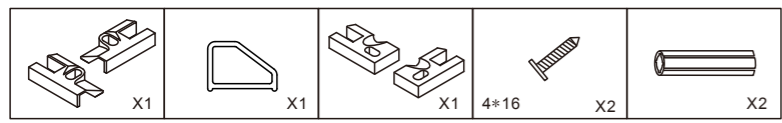

INSTALLATION MANUAL

Accessory list

X1	X1	X1	X2	X1
X1	X1	X2	X1	X1
X1	X1	X2	X1	X1
X1	X1	X1	X8	X1
4x16 X2	X11	X1	X1	X4

Tool picture

Pencil	Cross screw driver	Drill machine	Tape measure	Silicon gel
Inner hexagon spanner (In the package)	Scissors	Level ruler	Rubber hammer	

SIZE	A(mm)	C(mm)
800	790-805	797-812
900	890-905	897-912
1000	990-1005	997-1012

SIZE	B(mm)	D(mm)
900	890-905	896-911
1000	990-1005	996-1011
1100	1090-1105	1096-1111
1200	1190-1205	1196-1211

9 10
11 12

13 14
15 16