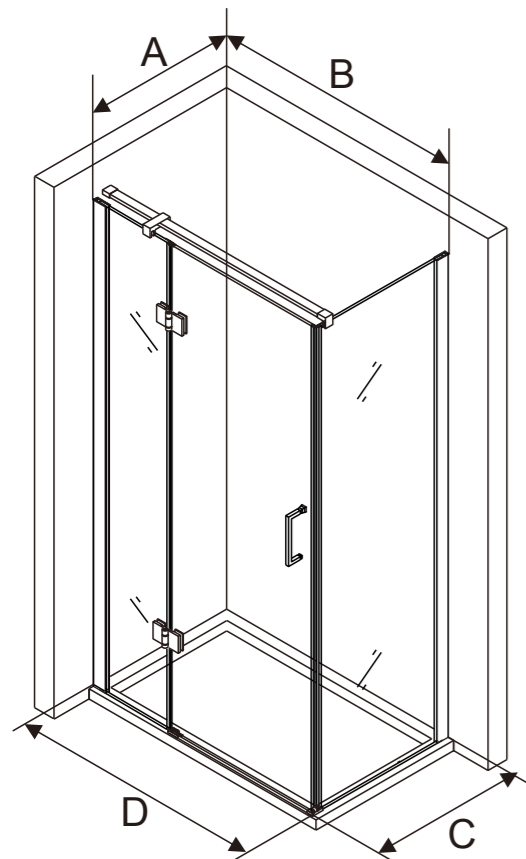

INSTALLATION MANUAL

Accessory list

X1	X1	X1	X2	X1
X1	X1	X2	X1	X1
X1	X1	X2	X1	X1
X1	X1	X1	X8	X1
4x16 X2	X11	X1	X1	X4

Tool picture

Pencil	Cross screw driver	Drill machine	Tape measure	Silicon gel
Inner hexagon spanner (In the package)	Scissors	Level ruler	Rubber hammer	

SIZE	A(mm)	C(mm)
800	790-805	797-812
900	890-905	897-912
1000	990-1005	997-1012

SIZE	B(mm)	D(mm)
900	890-905	896-911
1000	990-1005	996-1011
1100	1090-1105	1096-1111
1200	1190-1205	1196-1211

9 10
11 12

13 14
15 16