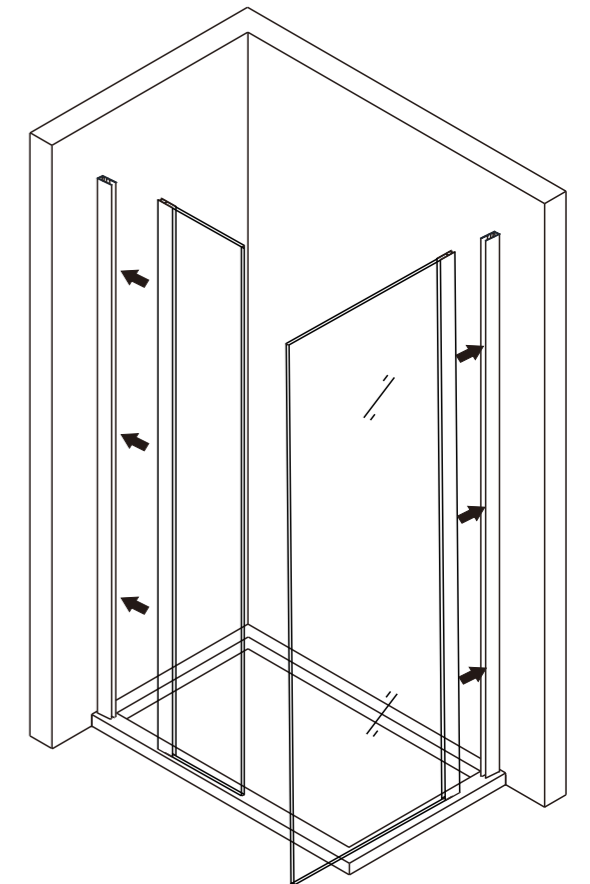

INSTALLATION MANUAL

Accessory list

X1	X1	X1	X2	X1
X1	X1	X2	X1	X1
X1	X1	X2	X1	X1
X1	X1	X1	X8	X1
4x16 X2	X11	X1	X1	X4

Tool picture

Pencil	Cross screw driver	Drill machine	Tape measure	Silicon gel
Inner hexagon spanner (In the package)	Scissors	Level ruler	Rubber hammer	

SIZE	A(mm)	C(mm)
800	790-805	797-812
900	890-905	897-912
1000	990-1005	997-1012

SIZE	B(mm)	D(mm)
900	890-905	896-911
1000	990-1005	996-1011
1100	1090-1105	1096-1111
1200	1190-1205	1196-1211

9 10
11 12

13 14
15 16