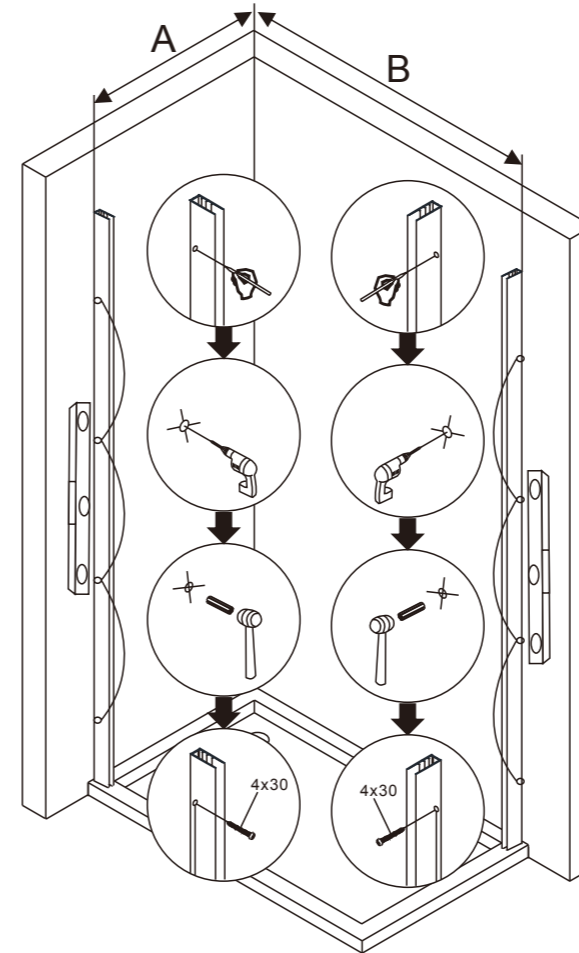

INSTALLATION MANUAL

Accessory list

X1	X1	X1	X2	X1
X1	X1	X2	X1	X1
X1	X1	X2	X1	X1
X1	X1	X1	X8	X1
4x16 X2	X11	X1	X1	X4

Tool picture

Pencil	Cross screw driver	Drill machine	Tape measure	Silicon gel
Inner hexagon spanner (In the package)	Scissors	Level ruler	Rubber hammer	

SIZE	A(mm)	C(mm)
800	790-805	797-812
900	890-905	897-912
1000	990-1005	997-1012

SIZE	B(mm)	D(mm)
900	890-905	896-911
1000	990-1005	996-1011
1100	1090-1105	1096-1111
1200	1190-1205	1196-1211

9 10
11 12

13 14
15 16