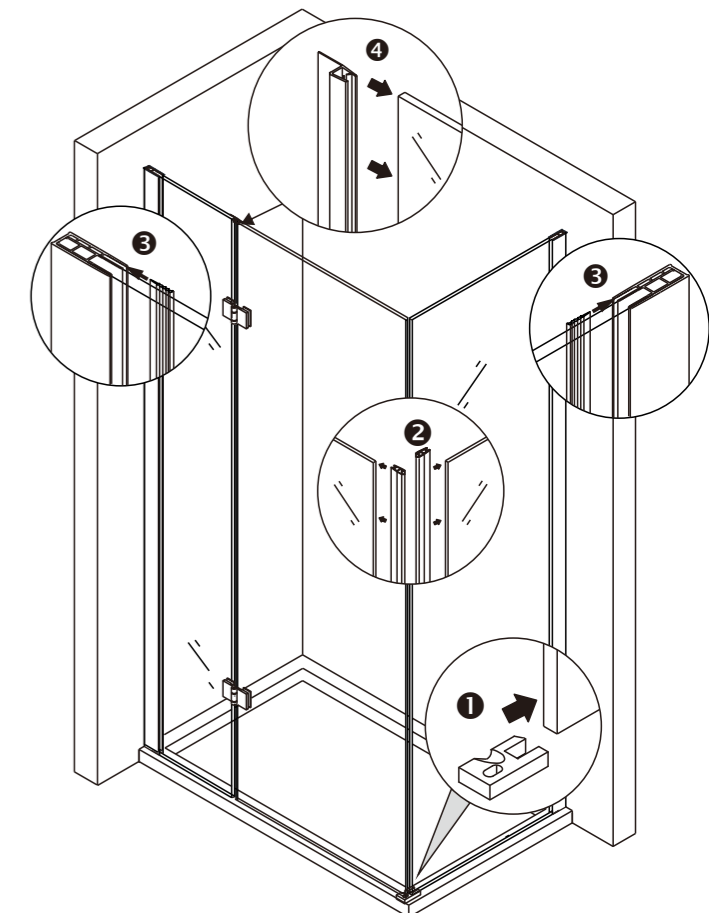

INSTALLATION MANUAL

Accessory list

X1	X1	X1	X2	X1
X1	X1	X2	X1	X1
X1	X1	X2	X1	X1
X1	X1	X1	X8	X1
4x16 X2	X11	X1	X1	X4

Tool picture

Pencil	Cross screw driver	Drill machine	Tape measure	Silicon gel
Inner hexagon spanner (In the package)	Scissors	Level ruler	Rubber hammer	

SIZE	A(mm)	C(mm)
800	790-805	797-812
900	890-905	897-912
1000	990-1005	997-1012

SIZE	B(mm)	D(mm)
900	890-905	896-911
1000	990-1005	996-1011
1100	1090-1105	1096-1111
1200	1190-1205	1196-1211

9 10
11 12

13 14
15 16