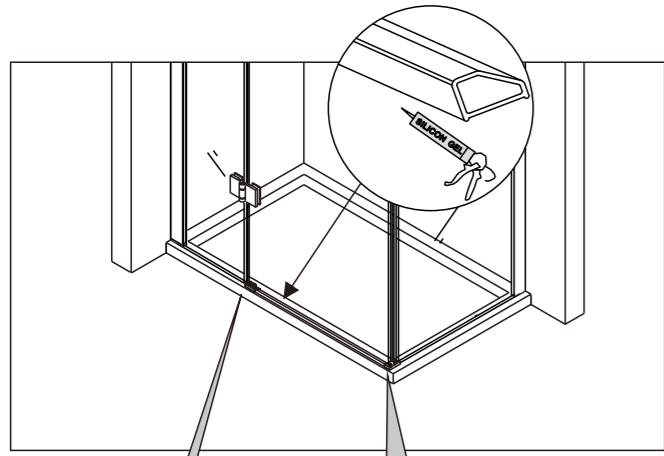

INSTALLATION MANUAL

Accessory list

X1	X1	X1	X2	X1
X1	X1	X2	X1	X1
X1	X1	X2	X1	X1
X1	X1	X1	X8	X1
4x16 X2	X11	X1	X1	X4

Tool picture

Pencil	Cross screw driver	Drill machine	Tape measure	Silicon gel
Inner hexagon spanner (In the package)	Scissors	Level ruler	Rubber hammer	

SIZE	A(mm)	C(mm)
800	790-805	797-812
900	890-905	897-912
1000	990-1005	997-1012

SIZE	B(mm)	D(mm)
900	890-905	896-911
1000	990-1005	996-1011
1100	1090-1105	1096-1111
1200	1190-1205	1196-1211

9 10
11 12

13 14
15 16