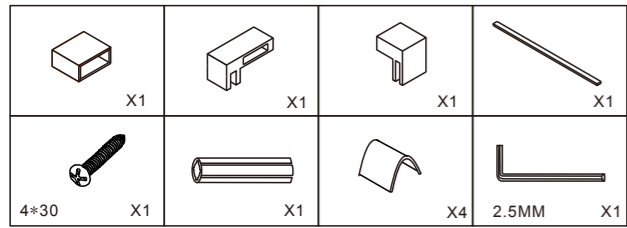

INSTALLATION MANUAL

Accessory list

X1	X1	X1	X2	X1
X1	X1	X2	X1	X1
X1	X1	X2	X1	X1
X1	X1	X1	X8	X1
4x16 X2	X11	X1	X1	X4

Tool picture

Pencil	Cross screw driver	Drill machine	Tape measure	Silicon gel
Inner hexagon spanner (In the package)	Scissors	Level ruler	Rubber hammer	

SIZE	A(mm)	C(mm)
800	790-805	797-812
900	890-905	897-912
1000	990-1005	997-1012

SIZE	B(mm)	D(mm)
900	890-905	896-911
1000	990-1005	996-1011
1100	1090-1105	1096-1111
1200	1190-1205	1196-1211

9 10
11 12

13 14
15 16