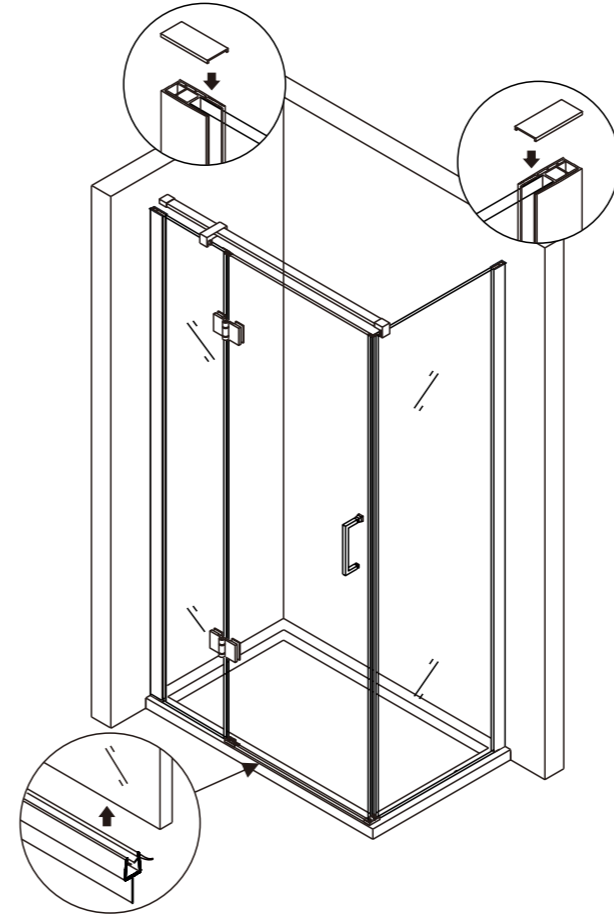

INSTALLATION MANUAL

Accessory list

X1	X1	X1	X2	X1
X1	X1	X2	X1	X1
X1	X1	X2	X1	X1
X1	X1	X1	X8	X1
4x16 X2	X11	X1	X1	X4

Tool picture

Pencil	Cross screw driver	Drill machine	Tape measure	Silicon gel
Inner hexagon spanner (In the package)	Scissors	Level ruler	Rubber hammer	

SIZE	A(mm)	C(mm)
800	790-805	797-812
900	890-905	897-912
1000	990-1005	997-1012

SIZE	B(mm)	D(mm)
900	890-905	896-911
1000	990-1005	996-1011
1100	1090-1105	1096-1111
1200	1190-1205	1196-1211

9 10
11 12

13 14
15 16