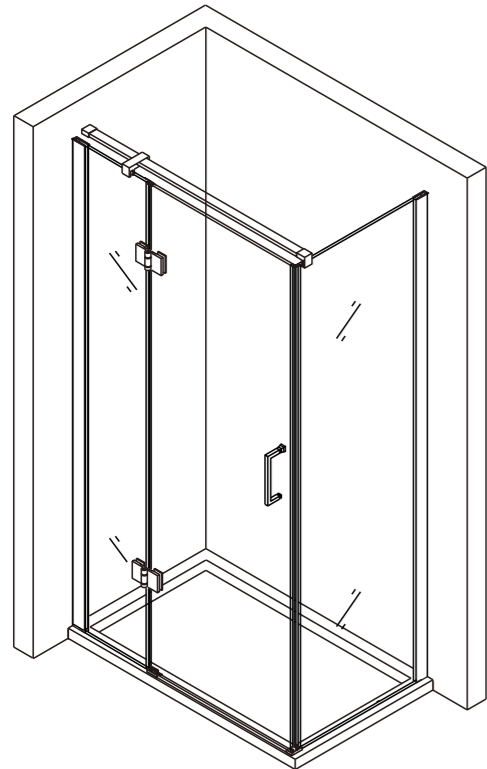

INSTALLATION MANUAL

Accessory list

X1	X1	X1	X2	X1
X1	X1	X2	X1	X1
X1	X1	X2	X1	X1
X1	X1	X1	X8	X1
4x16 X2	X11	X1	X1	X4

Tool picture

Pencil	Cross screw driver	Drill machine	Tape measure	Silicon gel
Inner hexagon spanner (In the package)	Scissors	Level ruler	Rubber hammer	

SIZE	A(mm)	C(mm)
800	790-805	797-812
900	890-905	897-912
1000	990-1005	997-1012

SIZE	B(mm)	D(mm)
900	890-905	896-911
1000	990-1005	996-1011
1100	1090-1105	1096-1111
1200	1190-1205	1196-1211

9 10
11 12

13 14
15 16