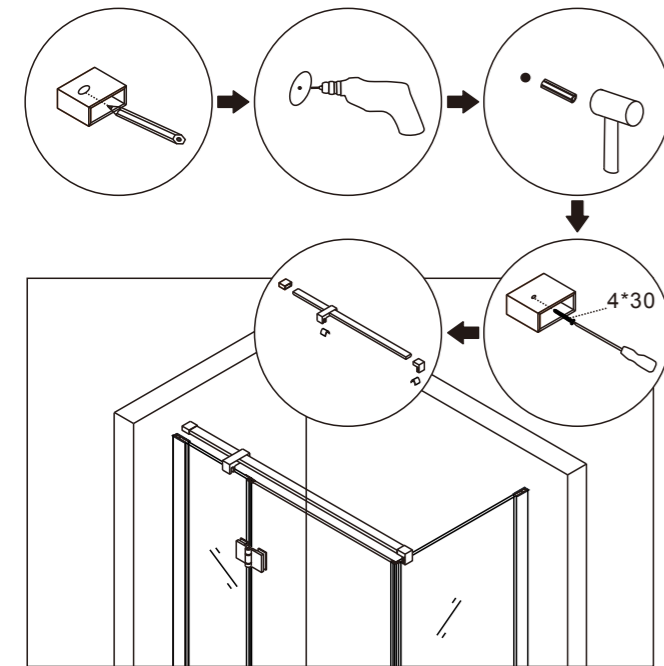

INSTALLATION MANUAL

Accessory list

X1	X1	X1	X2	X1
X1	X1	X2	X1	X1
X1	X1	X2	X1	X1
X1	X1	X1	X8	X1
4x16 X2	X11	X1	X1	X4

Tool picture

Pencil	Cross screw driver	Drill machine	Tape measure	Silicon gel
Inner hexagon spanner (In the package)	Scissors	Level ruler	Rubber hammer	

SIZE	A(mm)	C(mm)
800	790-805	797-812
900	890-905	897-912
1000	990-1005	997-1012

SIZE	B(mm)	D(mm)
900	890-905	896-911
1000	990-1005	996-1011
1100	1090-1105	1096-1111
1200	1190-1205	1196-1211

9 10
11 12

13 14
15 16