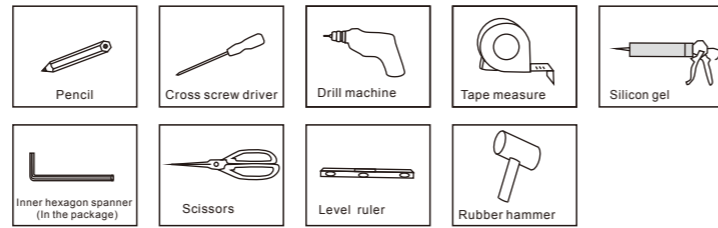

INSTALLATION MANUAL

Accessory list

Tool picture

SIZE	A(mm)	B(mm)
800x800	790-805	790-805
900x900	890-905	890-905
1000x1000	990-1005	990-1005

9 10
11 12