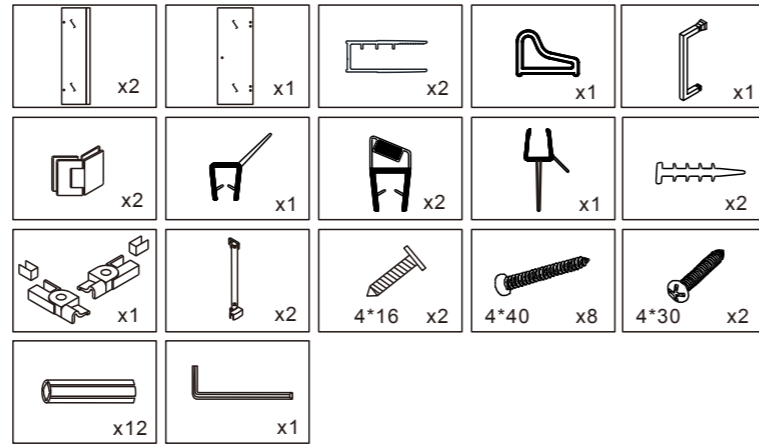

INSTALLATION MANUAL

Accessory list

Tool picture

SIZE	A(mm)	B(mm)
800x800	790-805	790-805
900x900	890-905	890-905
1000x1000	990-1005	990-1005

9 10
11 12