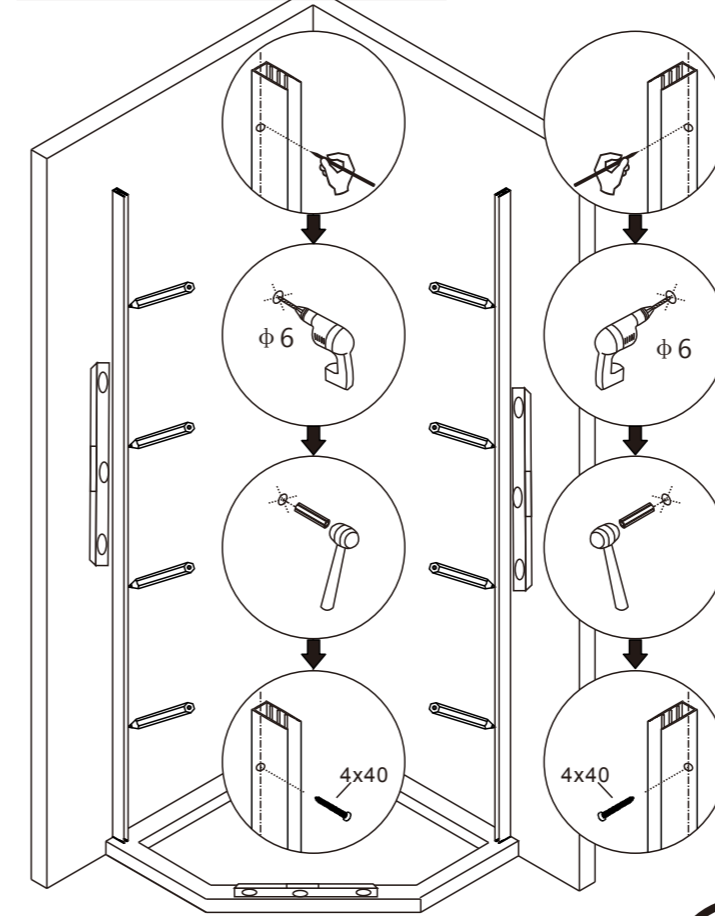

INSTALLATION MANUAL

Accessory list

Tool picture

SIZE	A(mm)	B(mm)
800x800	790-805	790-805
900x900	890-905	890-905
1000x1000	990-1005	990-1005

9 10
11 12