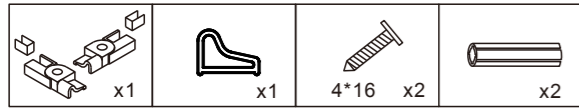

INSTALLATION MANUAL

Accessory list

Tool picture

SIZE	A(mm)	B(mm)
800x800	790-805	790-805
900x900	890-905	890-905
1000x1000	990-1005	990-1005

9 10
11 12