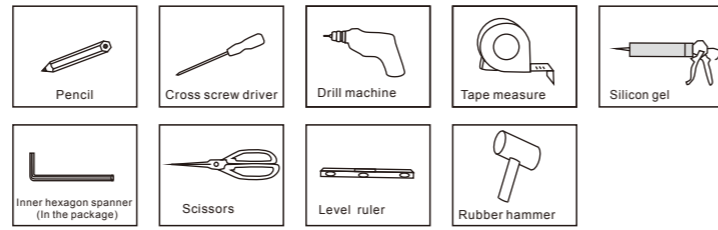

## Accessory list

## Tool picture

SIZE	A(mm)	B(mm)
800x1000	790-805	990-1005
800x1100	790-805	1090-1105
800x1200	790-805	1190-1205
900x1000	890-905	990-1005
900x1100	890-905	1090-1105
900x1200	890-905	1190-1205

Rubber hammer