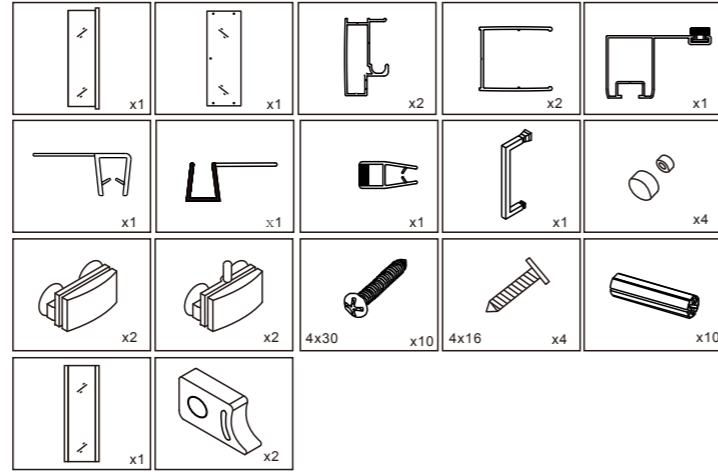

## Accessory list

## Tool picture

SIZE	A(mm)	B(mm)
800x1000	790-805	990-1005
800x1100	790-805	1090-1105
800x1200	790-805	1190-1205
900x1000	890-905	990-1005
900x1100	890-905	1090-1105
900x1200	890-905	1190-1205

Rubber hammer