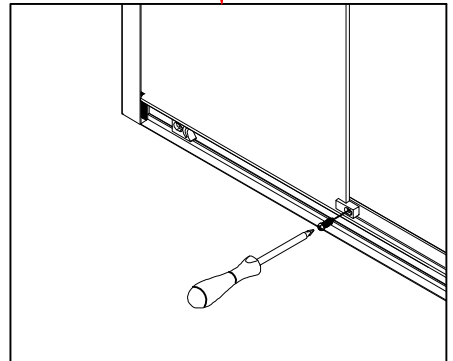

5

16

ST4X10 X4