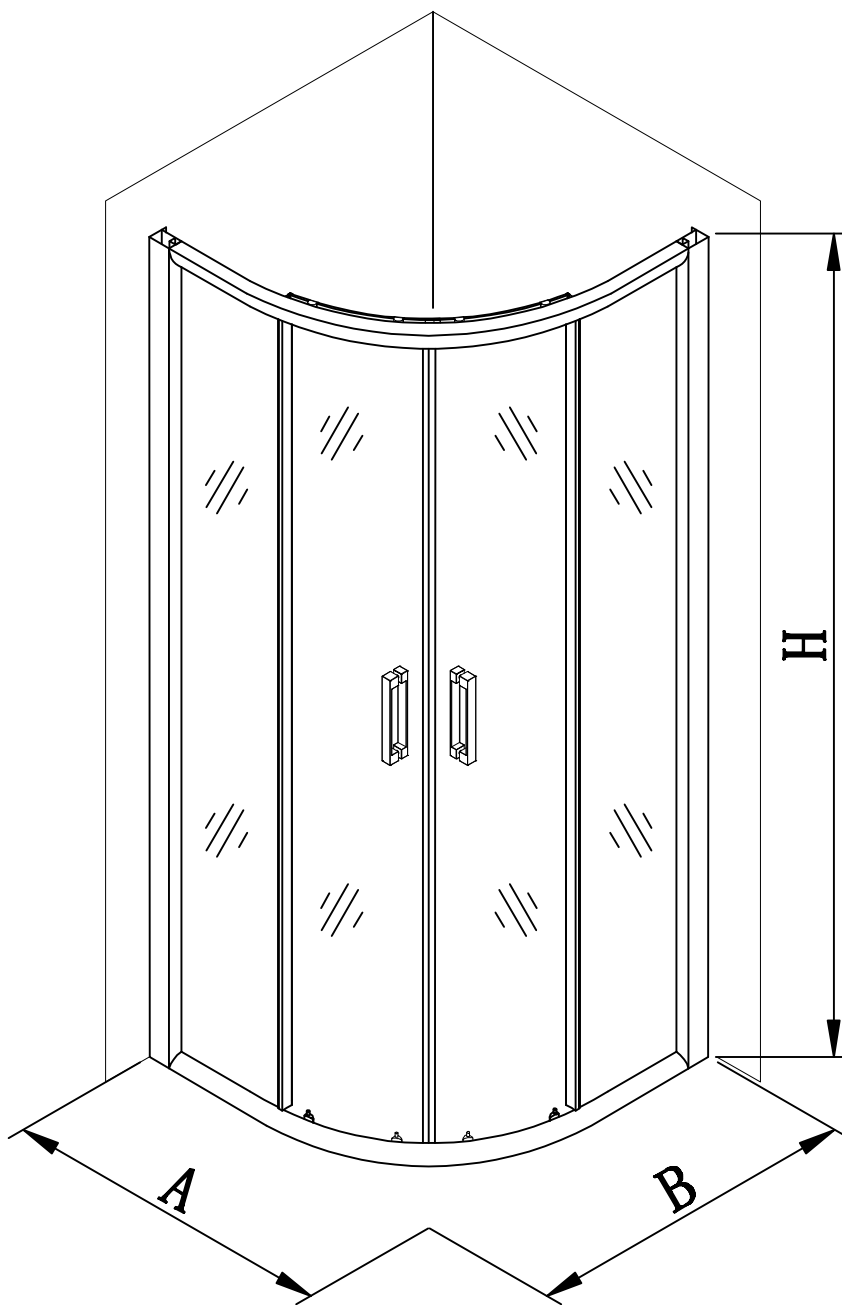

SHOWER CABIN INSTALLATION MANUA

H=190cm

ZKM-819	A=78.5-80cm	B=78.5-80cm
ZKM-919	A=88.5-90cm	B=88.5-90cm

Product Breakdown

1

2

3

4