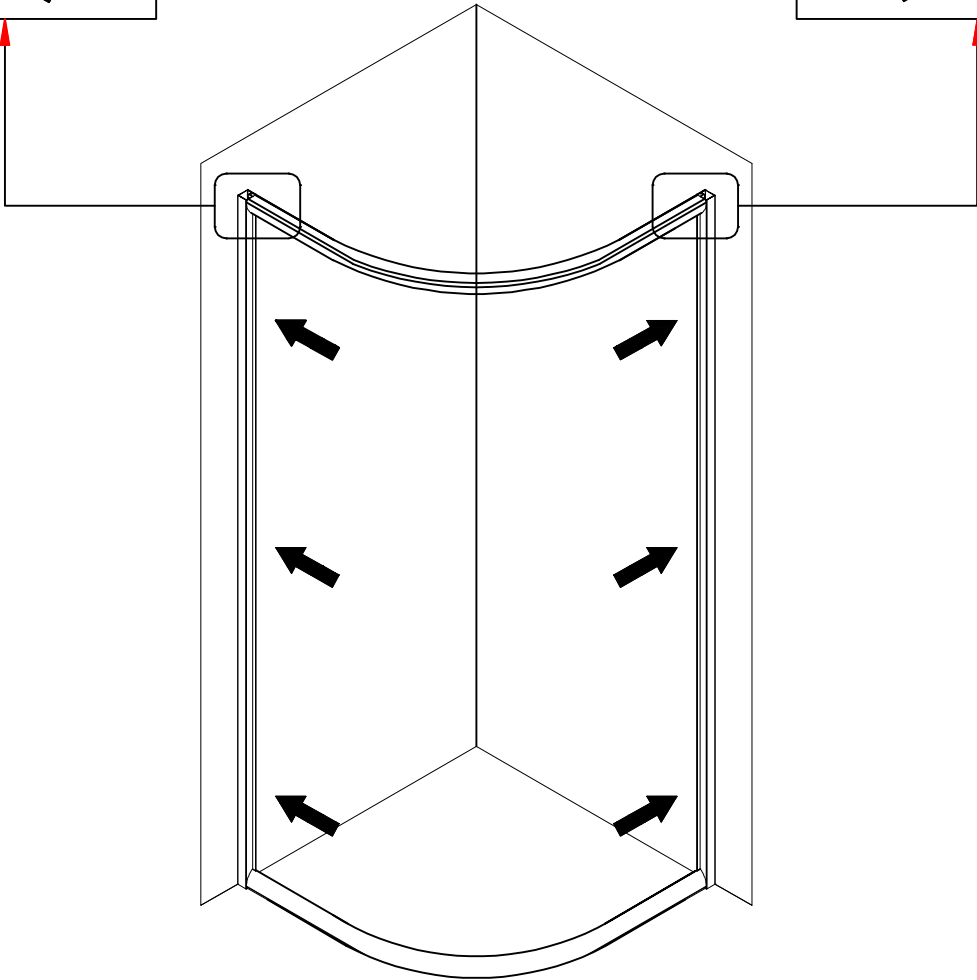

SHOWER CABIN INSTALLATION MANUA

H=190cm

ZKM-819	A=78.5-80cm	B=78.5-80cm
ZKM-919	A=88.5-90cm	B=88.5-90cm

Product Breakdown

1

2

3

4

05

X2

5

16

ST4X10 X4

6

7

06