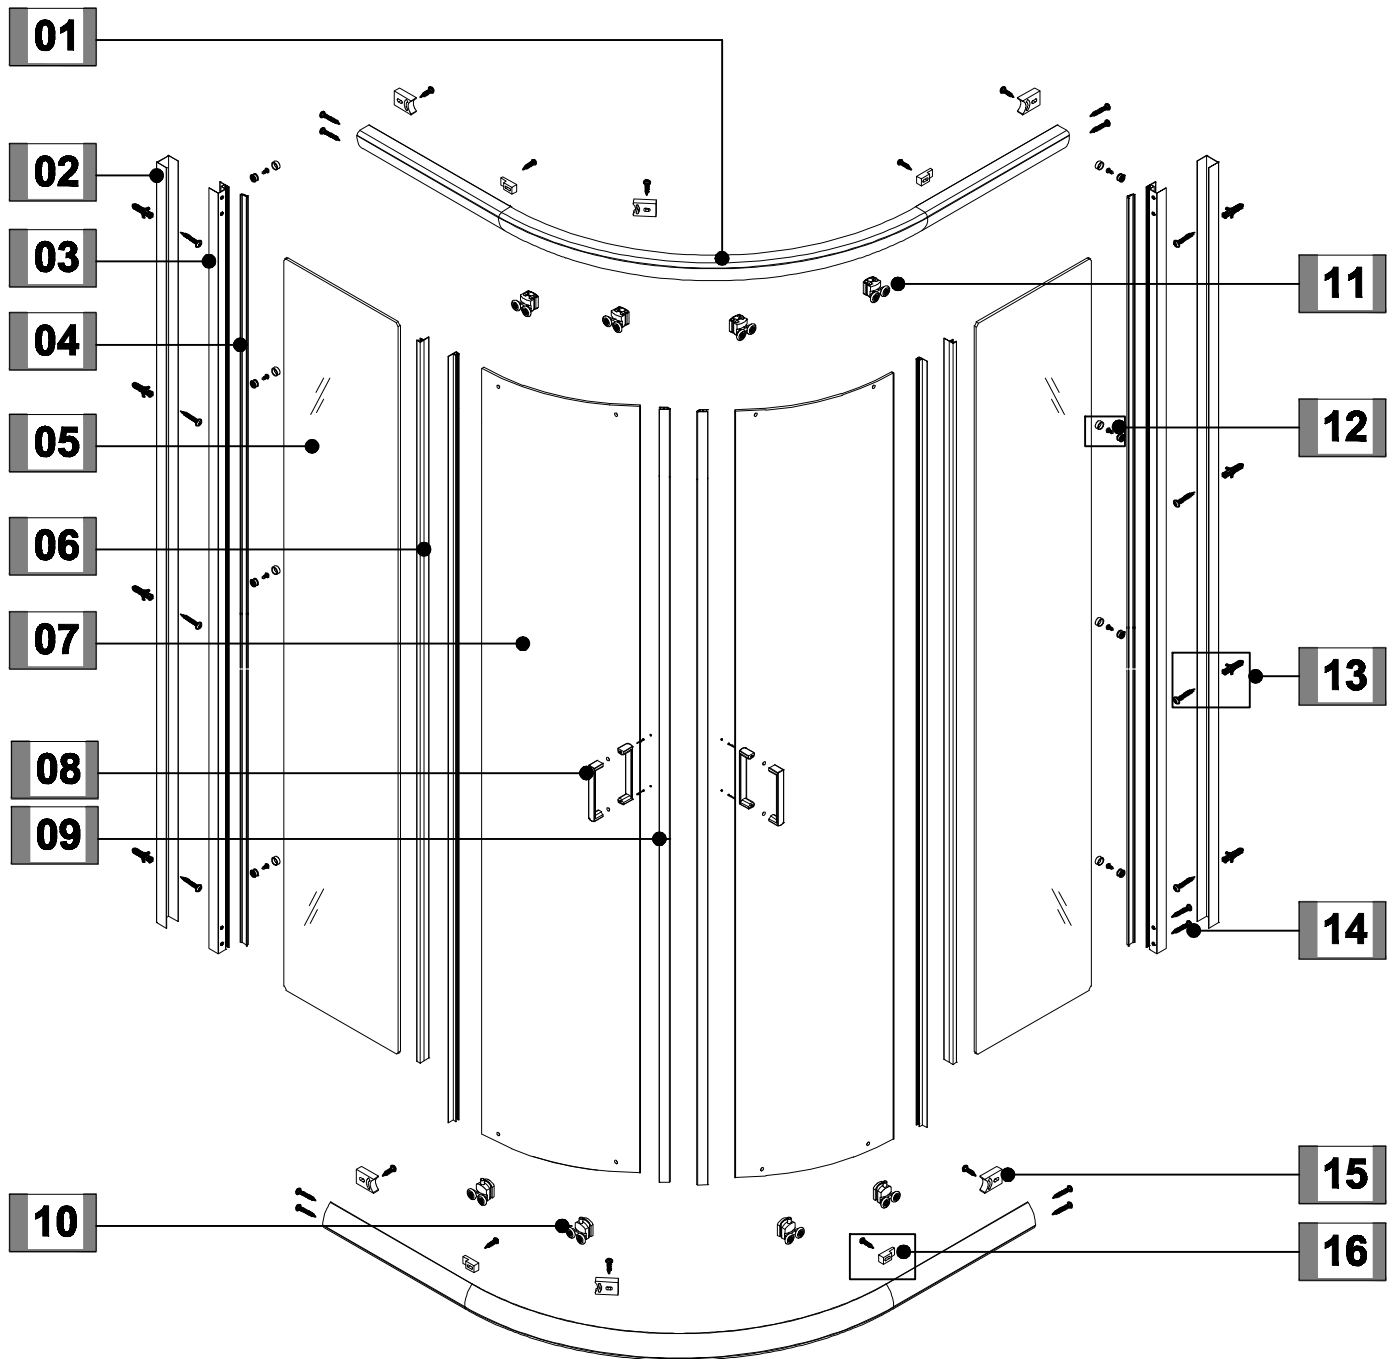

SHOWER CABIN INSTALLATION MANUA

H=190cm

ZKM-819	A=78.5-80cm	B=78.5-80cm
ZKM-919	A=88.5-90cm	B=88.5-90cm

Product Breakdown

1

2

3

4

05

X2

5

16

ST4X10 X4

6

7

06

08

X2

10

12

ST4X12 X8

11