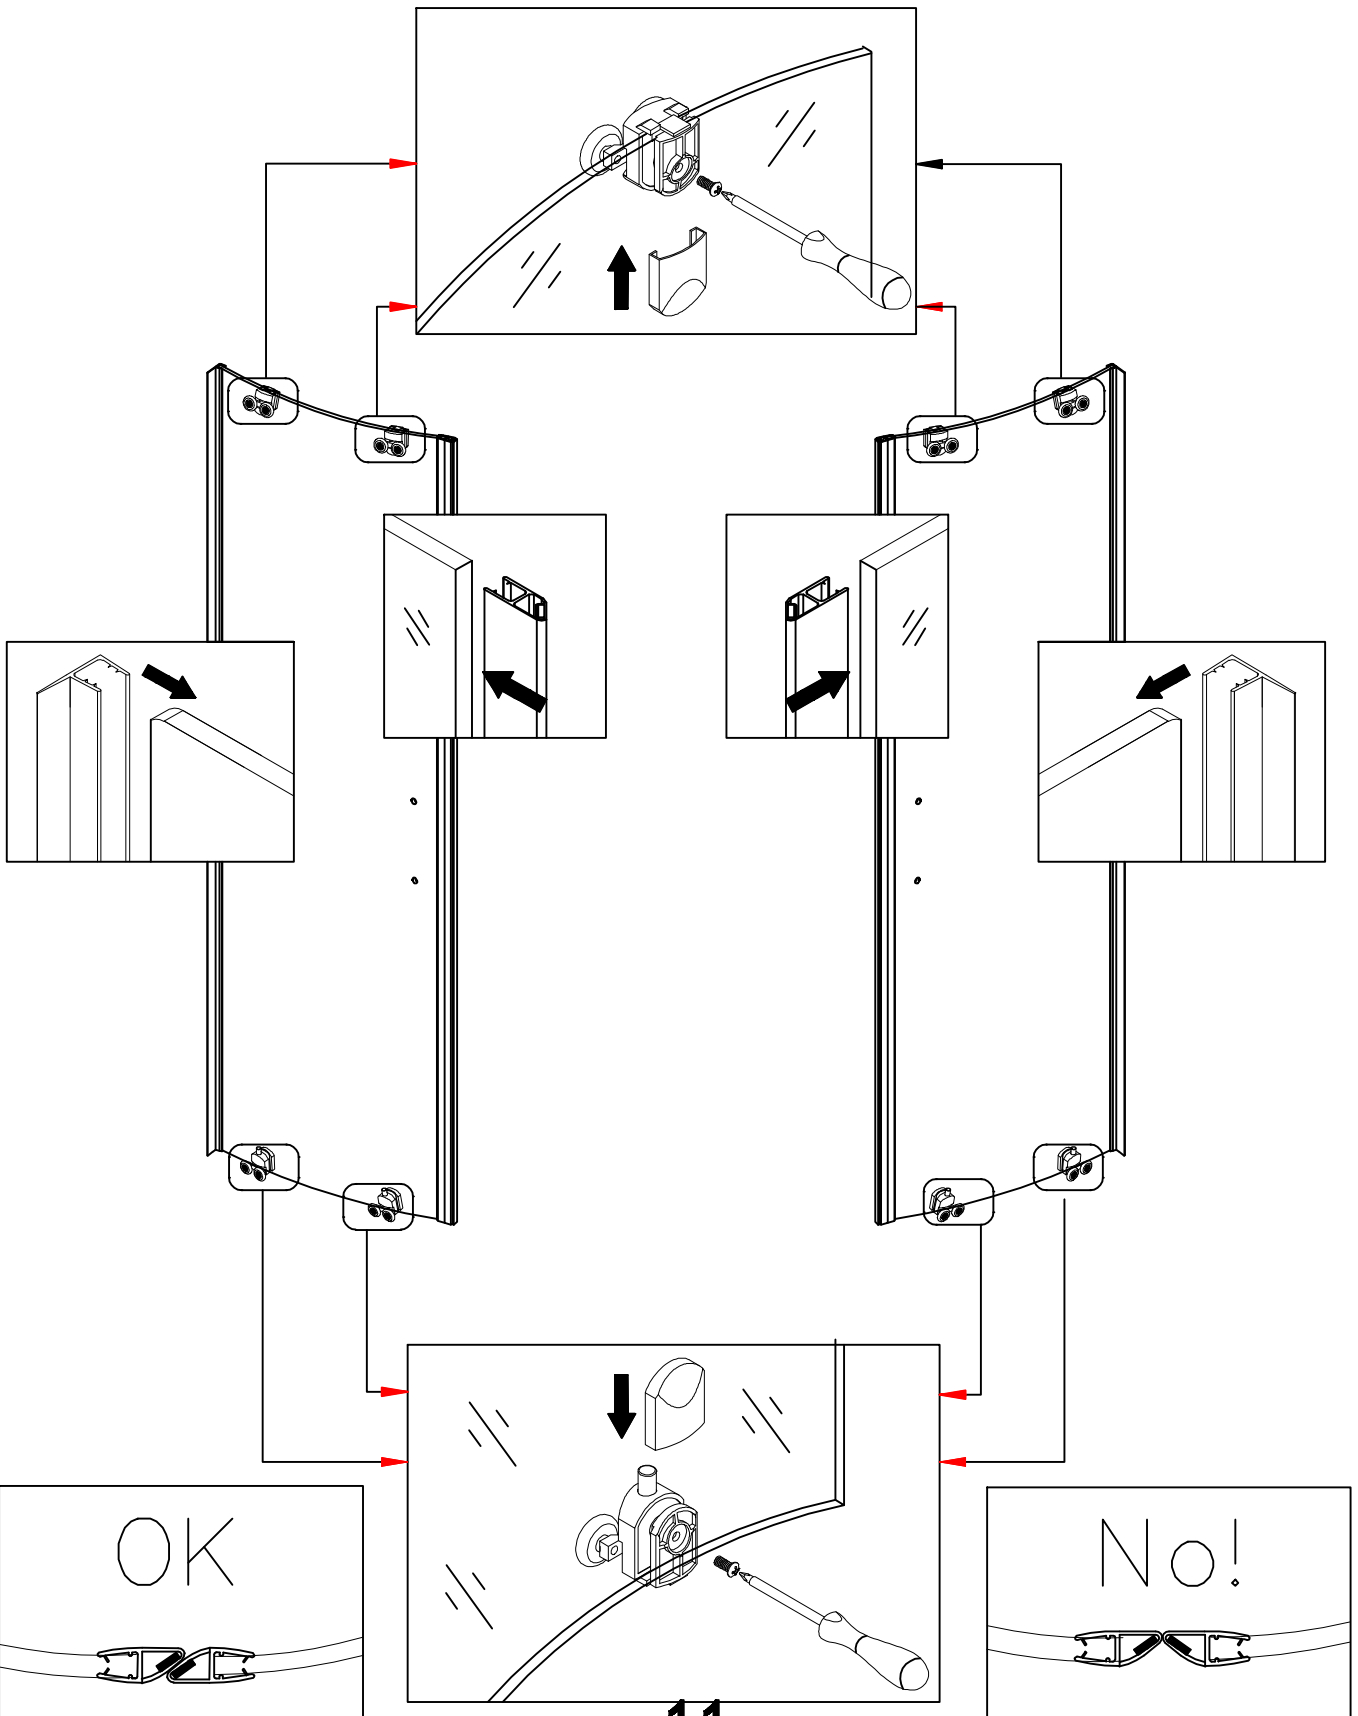

7

06

X4

09

X1

10

X4

11

X4