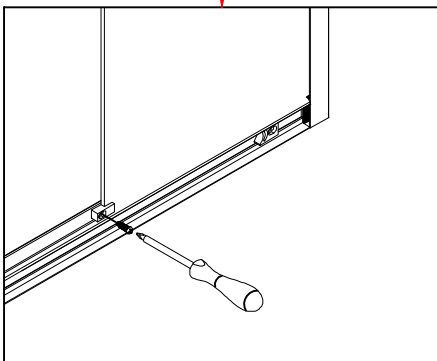

5

16

ST4X10 X4