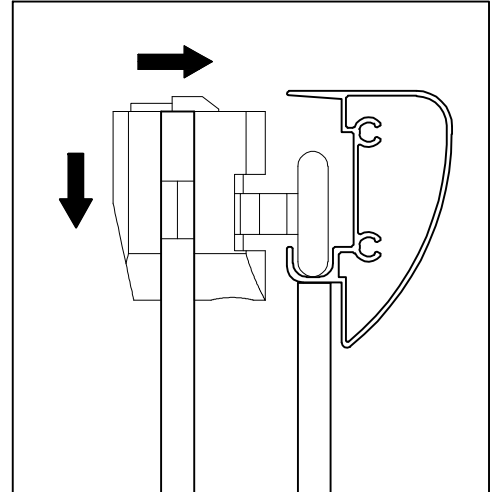

SHOWER CABIN INSTALLATION MANUA

H=190cm

ZKM-819	A=78.5-80cm	B=78.5-80cm
ZKM-919	A=88.5-90cm	B=88.5-90cm

Product Breakdown

1

2

3

4

X4

09

X1

10

X4

11

X4

9

08

X2

10

12

ST4X12 X8

11