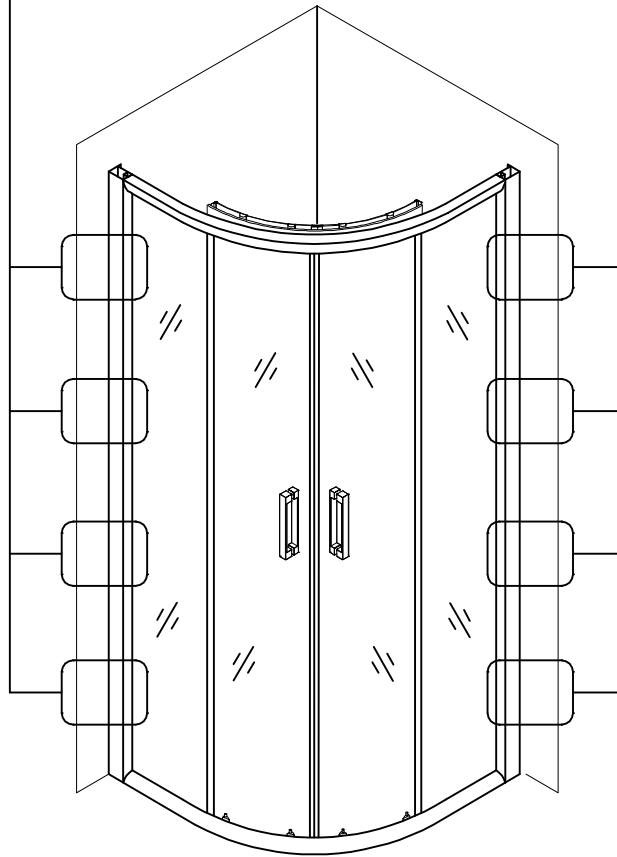

10

12

ST4X12 X8