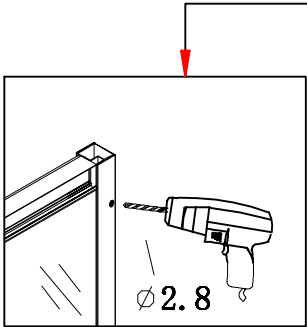

10

12

ST4X12 X8