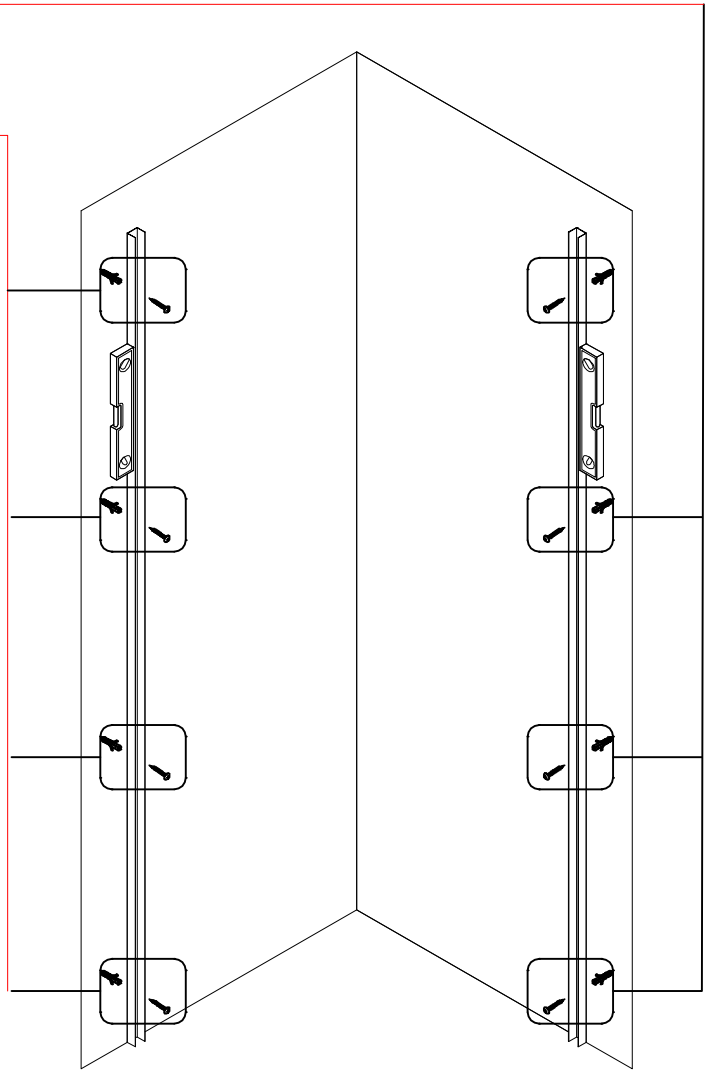

SHOWER CABIN INSTALLATION MANUA

H=190cm

ZKM-819	A=78.5-80cm	B=78.5-80cm
ZKM-919	A=88.5-90cm	B=88.5-90cm

Product Breakdown

1

2

3

4

05

X2

5

16

ST4X10 X4

6

7

06

08

X2

10

12

ST4X12 X8

11