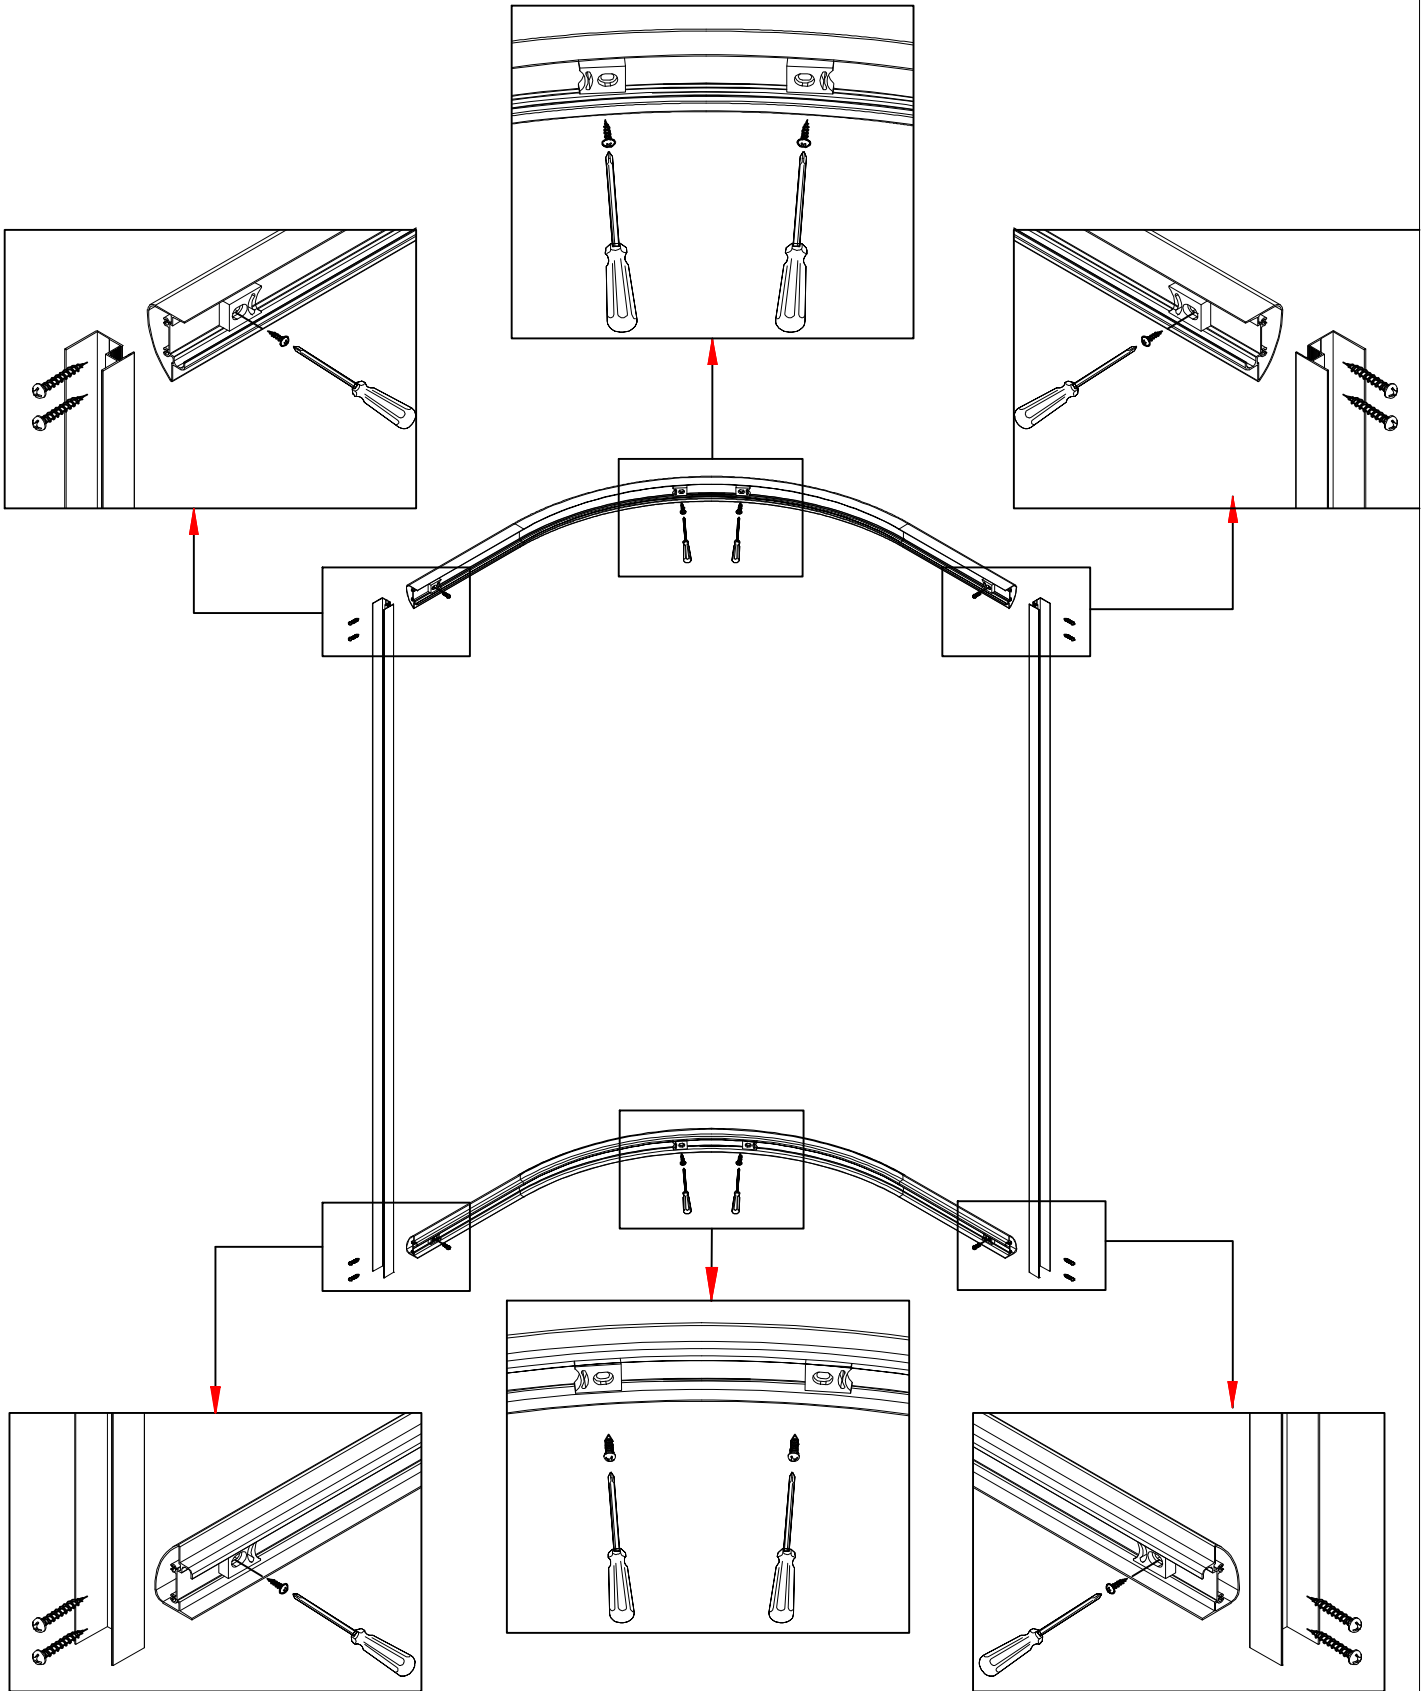

SHOWER CABIN INSTALLATION MANUA

H=190cm

ZKM-819	A=78.5-80cm	B=78.5-80cm
ZKM-919	A=88.5-90cm	B=88.5-90cm

Product Breakdown

1

2

3

4

05

X2

5

16

ST4X10 X4

6

7

06

X4

09

X1

10

X4

11

X4

9

08

X2

10

12

ST4X12 X8

11