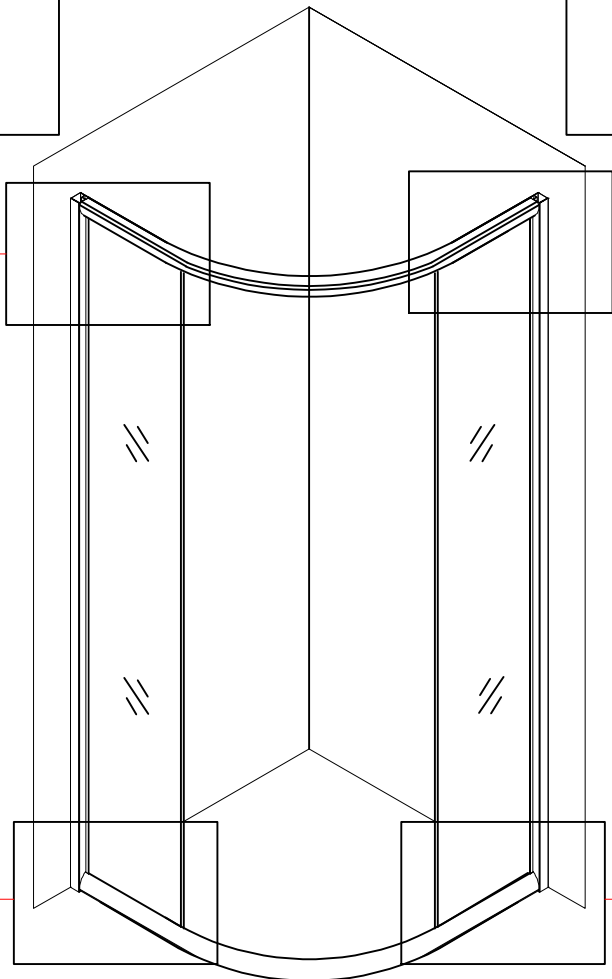

SHOWER CABIN INSTALLATION MANUA

H=190cm

ZKM-819	A=78.5-80cm	B=78.5-80cm
ZKM-919	A=88.5-90cm	B=88.5-90cm

Product Breakdown

1

2

3

4

05

X2

5

16

ST4X10 X4

6

7

06