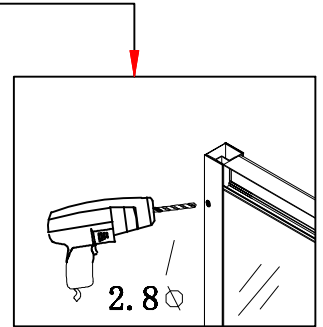

10

12

ST4X12 X8