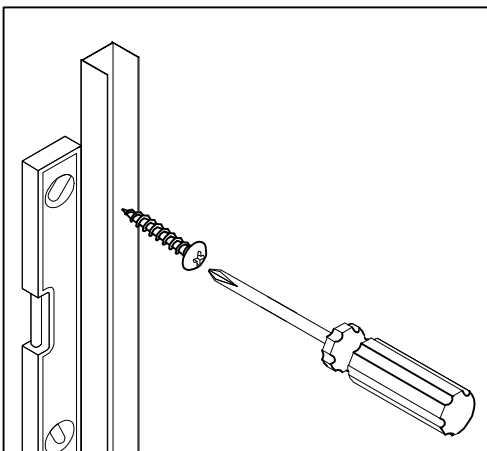

SHOWER CABIN INSTALLATION MANUA

H=190cm

ZKM-9019	A=88.5-90cm	B=88.5-90cm

Product Breakdown

1

2

14
ST4X25 X8

15
ST4X10 X8